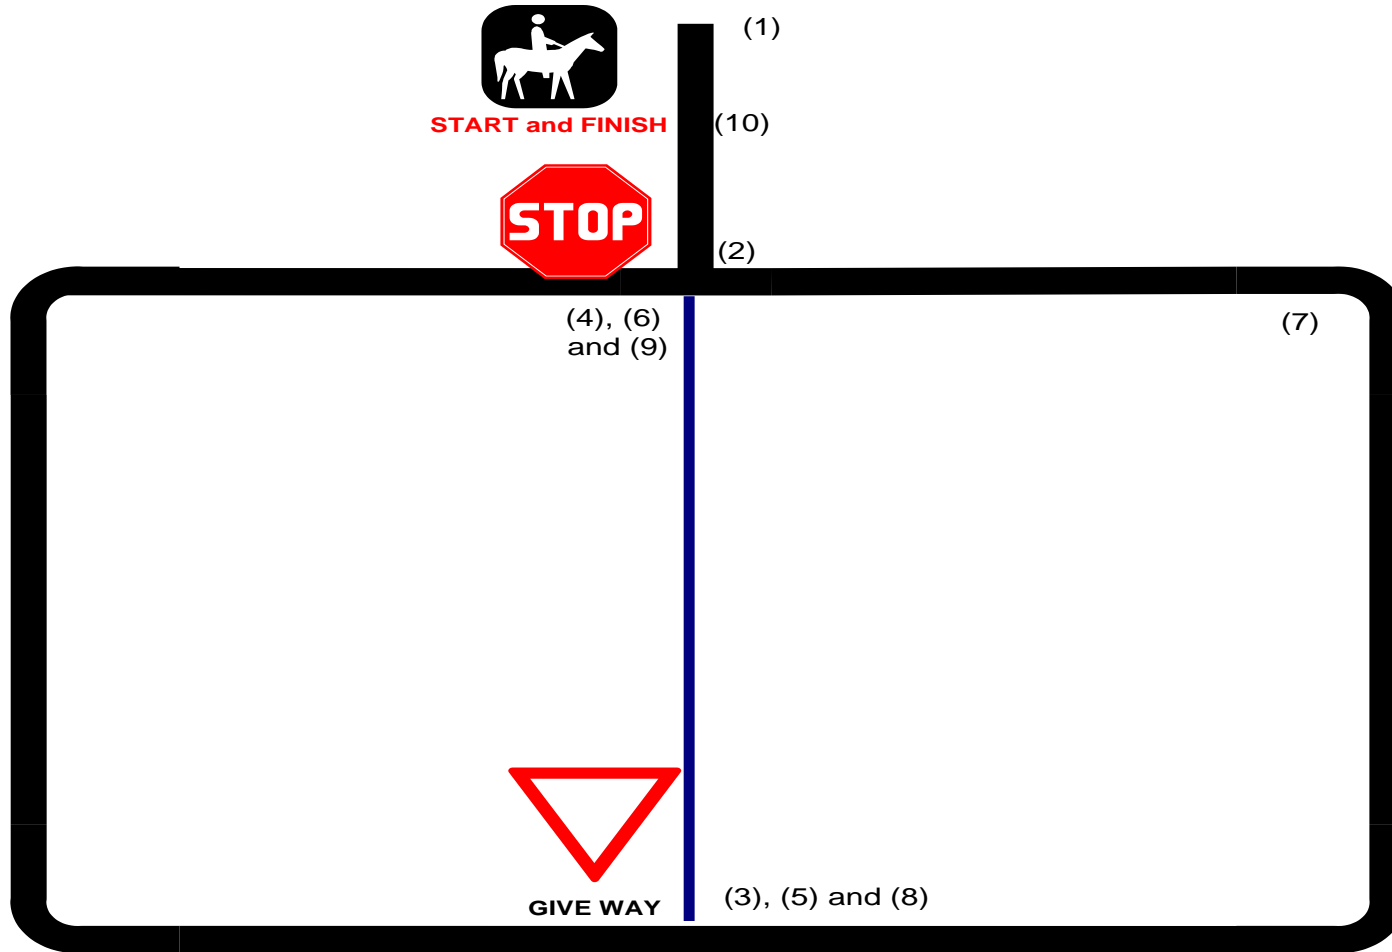

The Pony Club Road Rider Test Complex Road Route

- Suggested Route 1:**
- 1: Start move off
 - 2: Turn Left Minor to major
 - 3: Right turn major to minor
 - 4: Left turn minor to major
 - 5: Left turn major to minor
 - 6: Right turn major to minor
 - 7: walk to trot to walk sequence
 - 8: Right turn major to minor
 - 9: Straight over at the crossroads
 - 10: Emergency dismount and lead off.

Key

- Major Road
- Minor Road