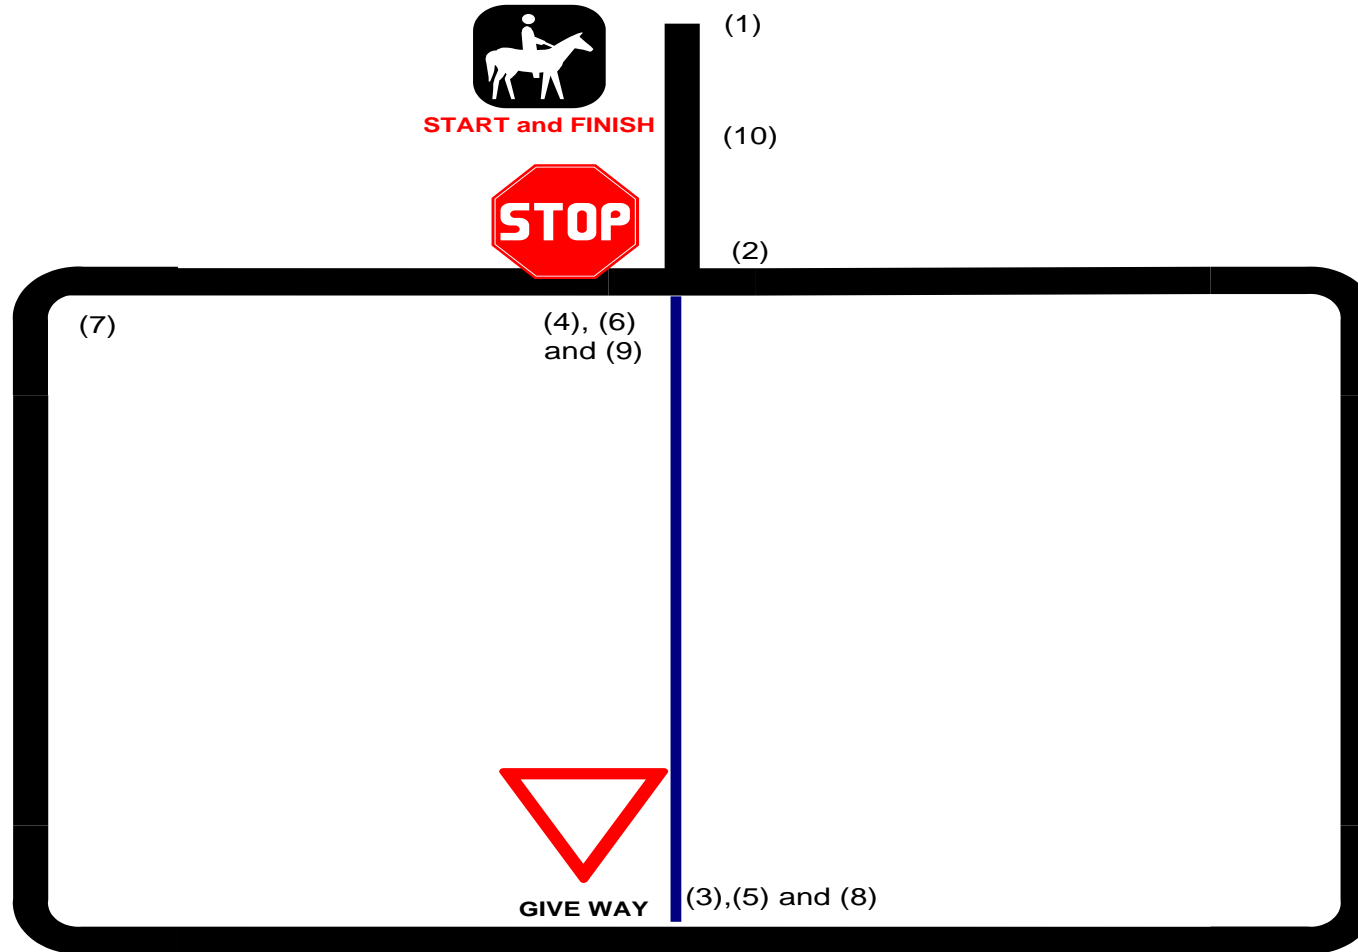

The Pony Club Road Rider Test Complex Road Route

Suggested Route 2

- 1: Start Move off
- 2: Right Turn Minor to Major
- 3: Left Turn Major to Minor
- 4: Right Turn Minor to Major
- 5: Right turn major to minor
- 6: Left turn major to minor
- 7: walk to trot to walk sequence
- 8: Left turn major to minor
- 9: Straight over at the crossroads
- 10: Emergency dismount and lead off.

Key

-  Major Road
-  Minor Road