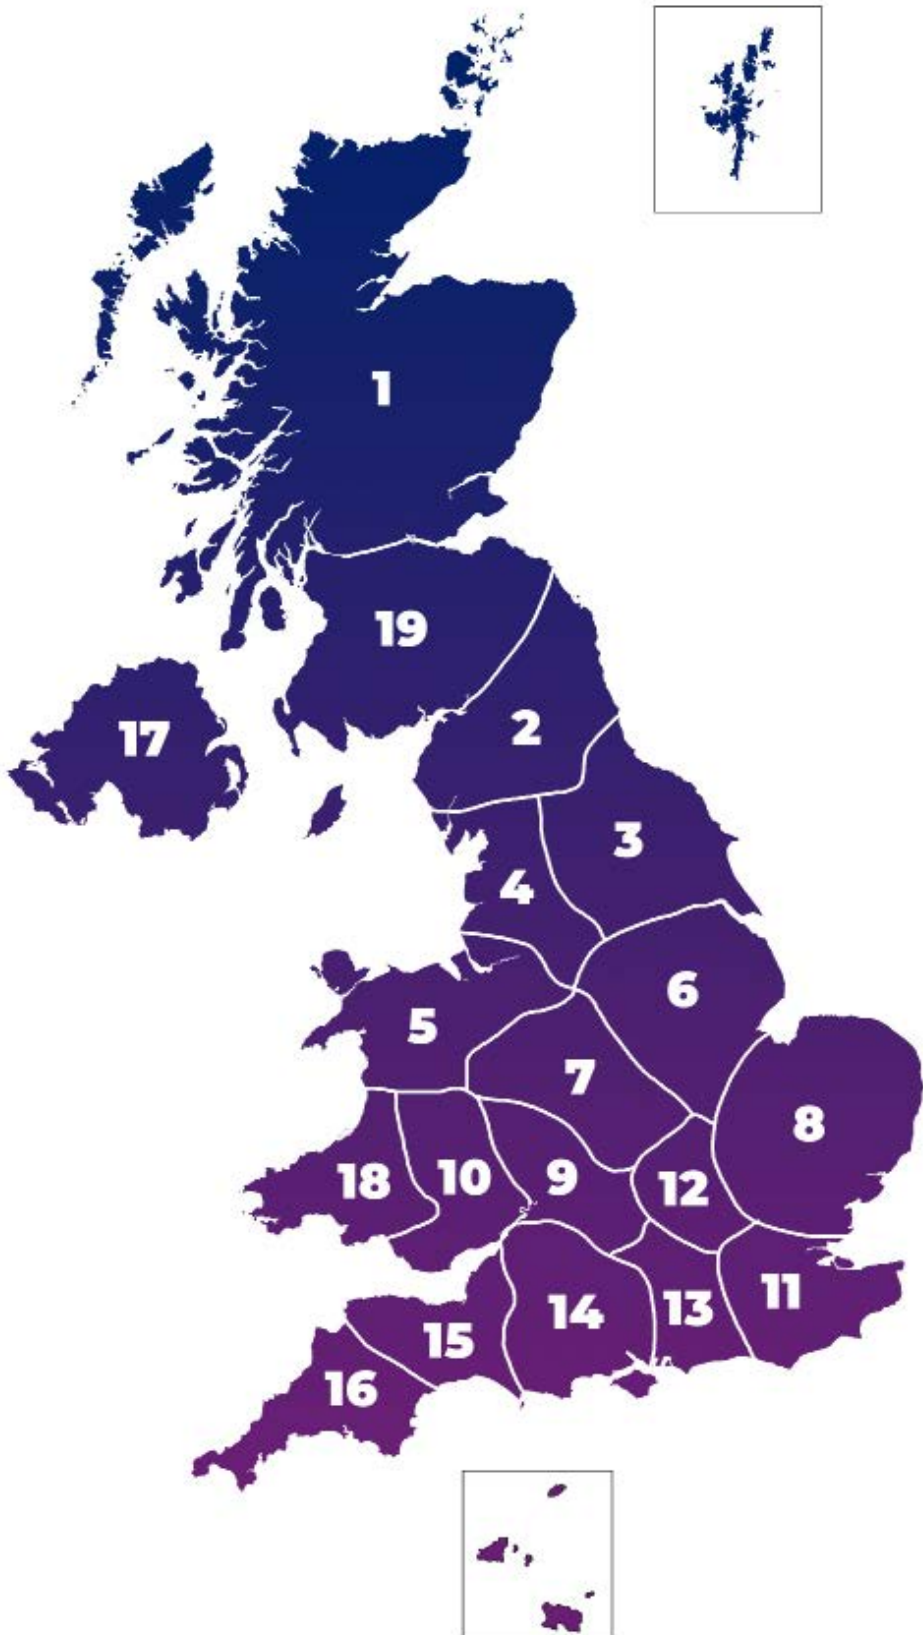

Pony Club Areas